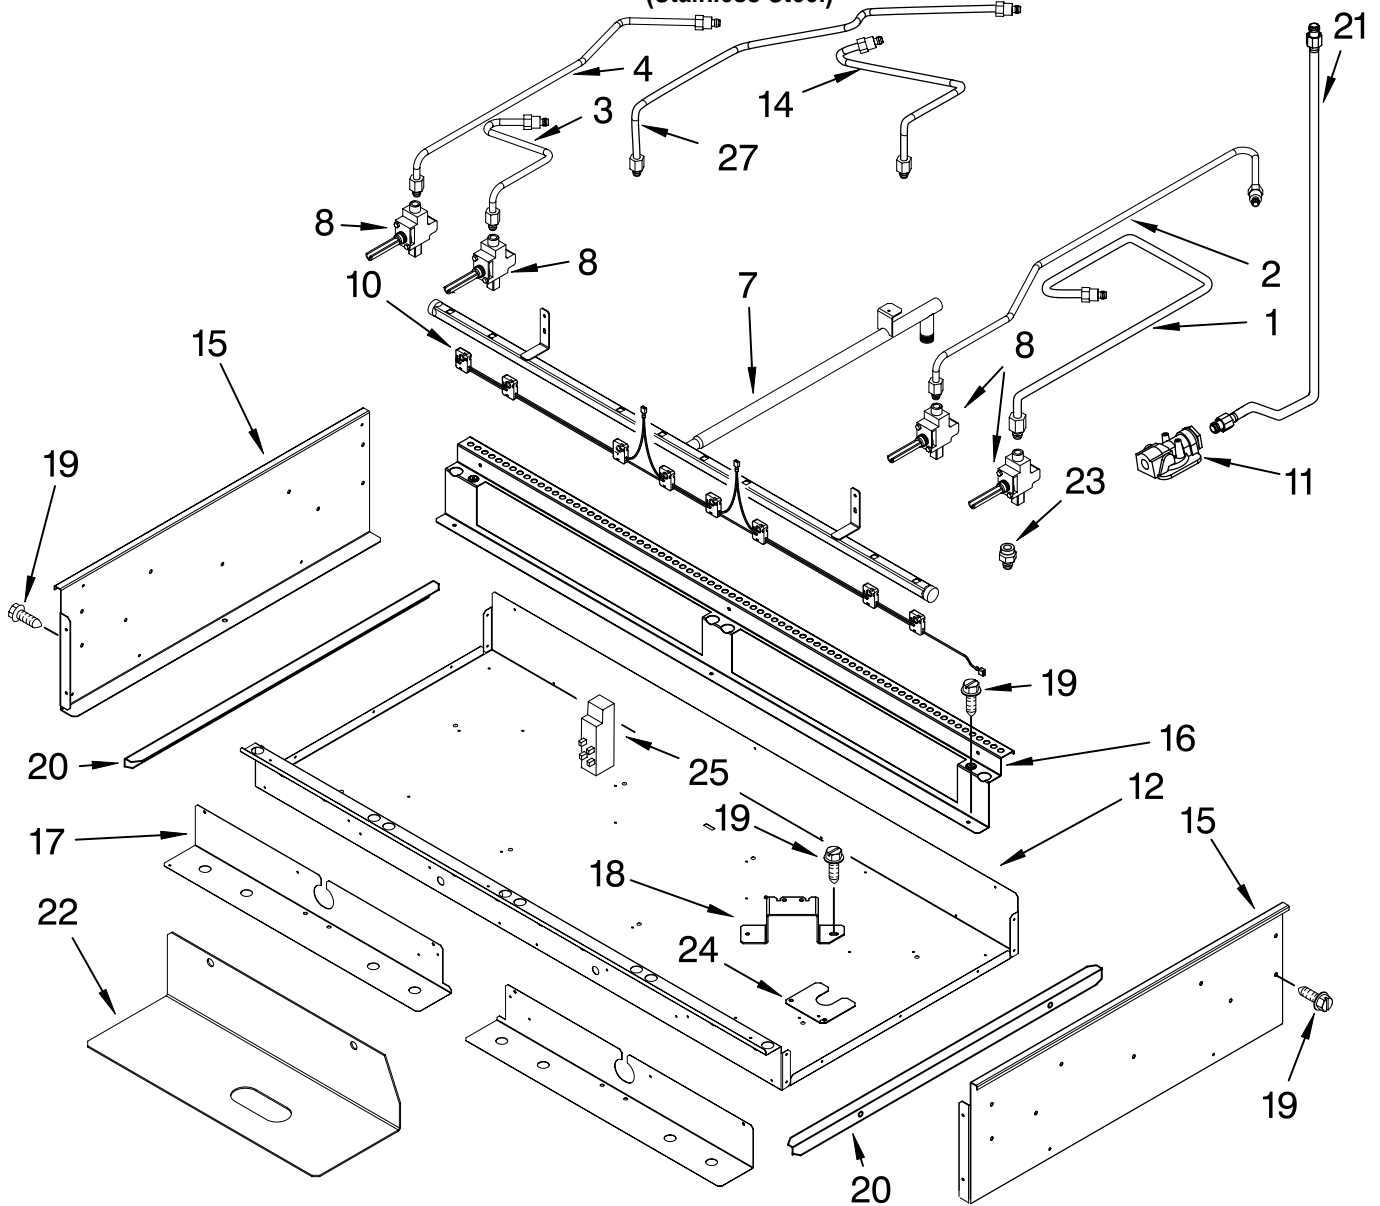

BURNER BOX AND MANIFOLD PARTS

For Model: KDRP487MSS03

(Stainless Steel)

Illus. No.	Part No.	DESCRIPTION	Illus. No.	Part No.	DESCRIPTION	Illus. No.	Part No.	DESCRIPTION
1	8300231	Tubing, Gas Burner – RF	10	4457318	Burner Switch & Harness Assembly	20	4454974	Rail, Support RH & LH
	4455078	30"		3191387	Seal, Switch	21	8302193	Tube, Manifold
2	8301938	Center Right	11	9759091	Pressure Regulator	22	8301579	Bracket, Control Panel
	8302040	Tubing, Gas Burner – RR	12	4457205	Box, Burner		3177991	Screw
3	8300187	Tubing, Gas Burner – LF	14	8301937	Tubing, Gas Burner – CF	23		Adapter
4	8300188	Tubing, Gas Burner – LR	15	8285487	Right Side		4453116	1/2" Female
				8285488	Left Side		4453115	1/2" Male
7	4457207	Manifold Assembly Right Side	16	9759141	Support, Rear		4450118	Nut, 6–32 U Type
8		Valve, Burner	17		Support, Cooktop	24	9760562	Cover, Manifold Slot
	4456818	(Bronze)		9760560	R.Side		8522426	Module, Spark
	4456816	(Red)		9760561	L.Side	27	8301936	Tubing, Gas Burner – CR
	8523704	Bolt (4)	18	3192811	Bracket, Burner			
			19	3177991	Screw, 8–18 x 1/4			

FOR ORDERING INFORMATION REFER TO PARTS PRICE LIST